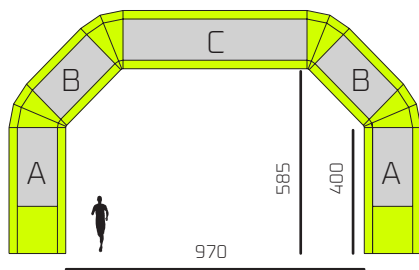

Assembly without
tools

Graphic setting
support

Carrying
bag

Digital sublimation
printing

Gazebo Flash®

13,5 MT

Inflatable arches are the most used tools for making an immediate impact and ensuring great visibility during sporting and promotional events. Our arches are available in different sizes, ranging from 5.5m to 13.5m, and allow a great display of customised logos and graphics, on predefined positions with interchangeable banners or with direct printing on the entire surface.

TECHNICAL DETAILS

PESO	VOLUME	MOTOR	INFLATION TIME	DEFLATION TIME	GRAPHICS CUSTOMISATION
40 Kg	90x77x55 cm	0,25 kv	4 min	2 min	A: 145cm x 250cm B: 145cm x 250cm C: 145cm x 600cm

Customisation with logos printed directly on the fabric, or the possibility of interchanging different graphics with banners attached with Velcro