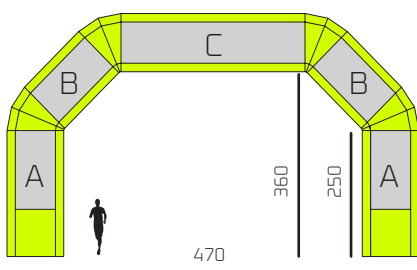

Gazebo Flash®

6,5 MT

Inflatable arches are the most used tools for making an immediate impact and ensuring great visibility during sporting and promotional events. Our arches are available in different sizes, ranging from 5.5m to 13.5m, and allow a great display of customised logos and graphics, on predefined positions with interchangeable banners or with direct printing on the entire surface.

TECHNICAL DETAILS

WEIGHT	VOLUME	MOTOR	INFLATION TIME	DEFLATION TIME	GRAPHICS CUSTOMISATION
20 Kg	90x77x55 cm	0,25 kv	4 min	2 min	A: 145cm x 250cm B: 145cm x 250cm C: 145cm x 600cm

Customisation with logos printed directly on the fabric, or the possibility of interchanging different graphics with banners attached with Velcro