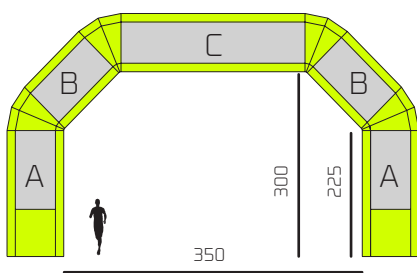

TECHNICAL DETAILS

WEIGHT	VOLUME	MOTOR	INFLATION TIME	DEFLATION TIME	GRAPHICS CUSTOMISATION
20 Kg	90x77x55 cm	0,25 kv	4 min	2 min	A: 145cm x 250cm B: 145cm x 250cm C: 145cm x 600cm

Customisation with logos printed directly on the fabric, or the possibility of interchanging different graphics with banners attached with Velcro

Assembly without tools

Graphic setting support

Carrying bag

Digital sublimation printing

ARCO

Gazebo Flash®

5,5 MT

Inflatable arches are the most used tools for making an immediate impact and ensuring great visibility during sporting and promotional events. Our arches are available in different sizes, ranging from 5.5m to 13.5m, and allow a great display of customised logos and graphics, on predefined positions with interchangeable banners or with direct printing on the entire surface.

TECHNICAL DETAILS

PESO	VOLUME	MOTOR	INFLATION TIME	DEFLATION TIME	GRAPHICS CUSTOMISATION
18 Kg	70x65x50 cm	0,09 kv	2 min	1 min	A: 145cm x 145cm B: 145cm x 90cm C: 145cm x 200cm

Customisation with logos printed directly on the fabric, or the possibility of interchanging different graphics with banners attached with Velcro