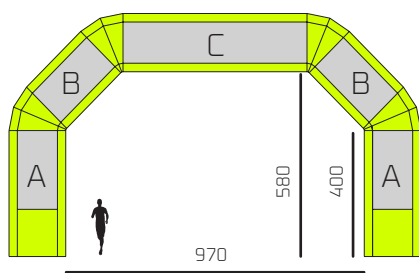

Assembly without
tools

Graphic setting
support

Carrying bag

Digital sublimation
printing

Gazebo Flash®

12,5 MT

Inflatable arches are the most used tools for making an immediate impact and ensuring great visibility during sporting and promotional events. Our arches are available in different sizes, ranging from 5.5m to 13.5m, and allow a great display of customised logos and graphics, on predefined positions with interchangeable banners or with direct printing on the entire surface.

TECHNICAL DETAILS

PESO	VOLUME	MOTOR	INFLATION TIME	DEFLATION TIME	GRAPHICS CUSTOMISATION
35 Kg	90x77x55 cm	0,25 kv	4 min	2 min	A: 145cm x 250cm B: 145cm x 250cm C: 145cm x 600cm

Customisation with logos printed directly on the fabric, or the possibility of interchanging different graphics with banners attached with Velcro