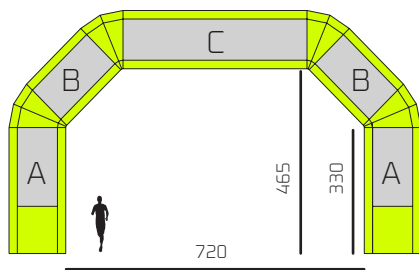

Assembly without
tools

Graphic setting
support

Carrying
bag

Digital
sublimation
printing

Inflatable arches are the most used tools for making an immediate impact and ensuring great visibility during sporting and promotional events. Our arches are available in different sizes, ranging from 5.5m to 13.5m, and allow a great display of customised logos and graphics, on predefined positions with interchangeable banners or with direct printing on the entire surface.

TECHNICAL DETAILS

PESO	VOLUME	MOTOR	INFLATION TIME	DEFLATION TIME	GRAPHICS CUSTOMISATION
30 Kg	70x65x50 cm	0,18 kv	3 min	2 min	A: 145cm x 180cm B: 145cm x 180cm C: 145cm x 450cm

Customisation with logos printed directly on the fabric, or the possibility of interchanging different graphics with banners attached with Velcro